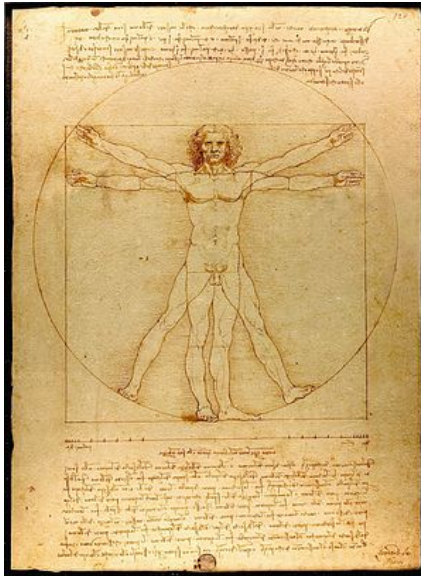

About Science Prof Online PowerPoints

- Science Prof Online (SPO) is a free science education website that provides science-related articles, images, and virtual classrooms. The site is designed to be a helpful resource for students, educators, and anyone interested in learning about science.
- The SPO Virtual Classrooms offer many educational resources. These can include: lecture PowerPoints, practice test questions, review questions, video tutorials, sample assignments and course syllabi.
- Some SPO PowerPoints, such as this one, can be found in different formats such as the fully editable PowerPoint file, the PowerPoint slideshow and video tutorials for PC and Mac. Please email us at alicia@scienceprofonline.com if a format you need is not available.
- Images used on this resource and on the SPO website are, wherever possible, credited and linked to their source. Any words underlined and appearing in blue are links that can be clicked on for more information.
- Several helpful links to fun and interactive learning tools are included on the Smart Links slide, near the end of the PowerPoint
- This digital resource is licensed under Creative Commons Attribution-ShareAlike 3.0
<http://creativecommons.org/licenses/by-sa/3.0/>

Introduction to Anatomy and Physiology Lecture Series

Vitruvian Man.. [Wikipedia](#).

Cardiac cycle. [Heart Health](#)

How do the studies of
anatomy and physiology
support each other?

Anatomy or Physiology?