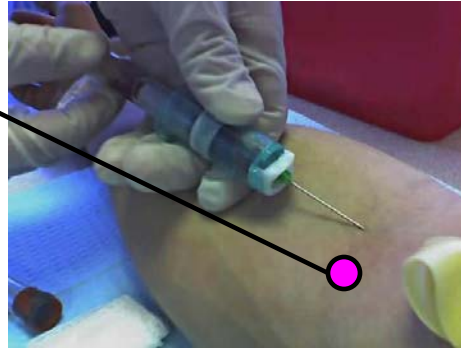

Anatomy or Physiology?

Which physiological evidence would be of primary interest to the NYC medical examiners investigation?

Blood Tests

- drugs of abuse
- blood sugar levels
- antidepressants
- Thyroid hormone levels