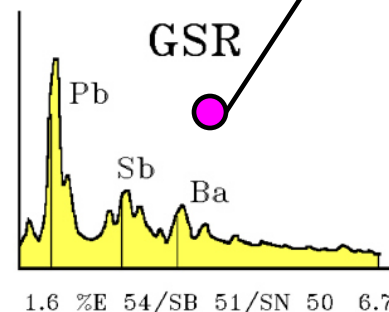

Urinalysis

- Chemical
  - -Metabolites of drugs
  - -pH, ketones, protein
- Microscopic
  - Presence of cells